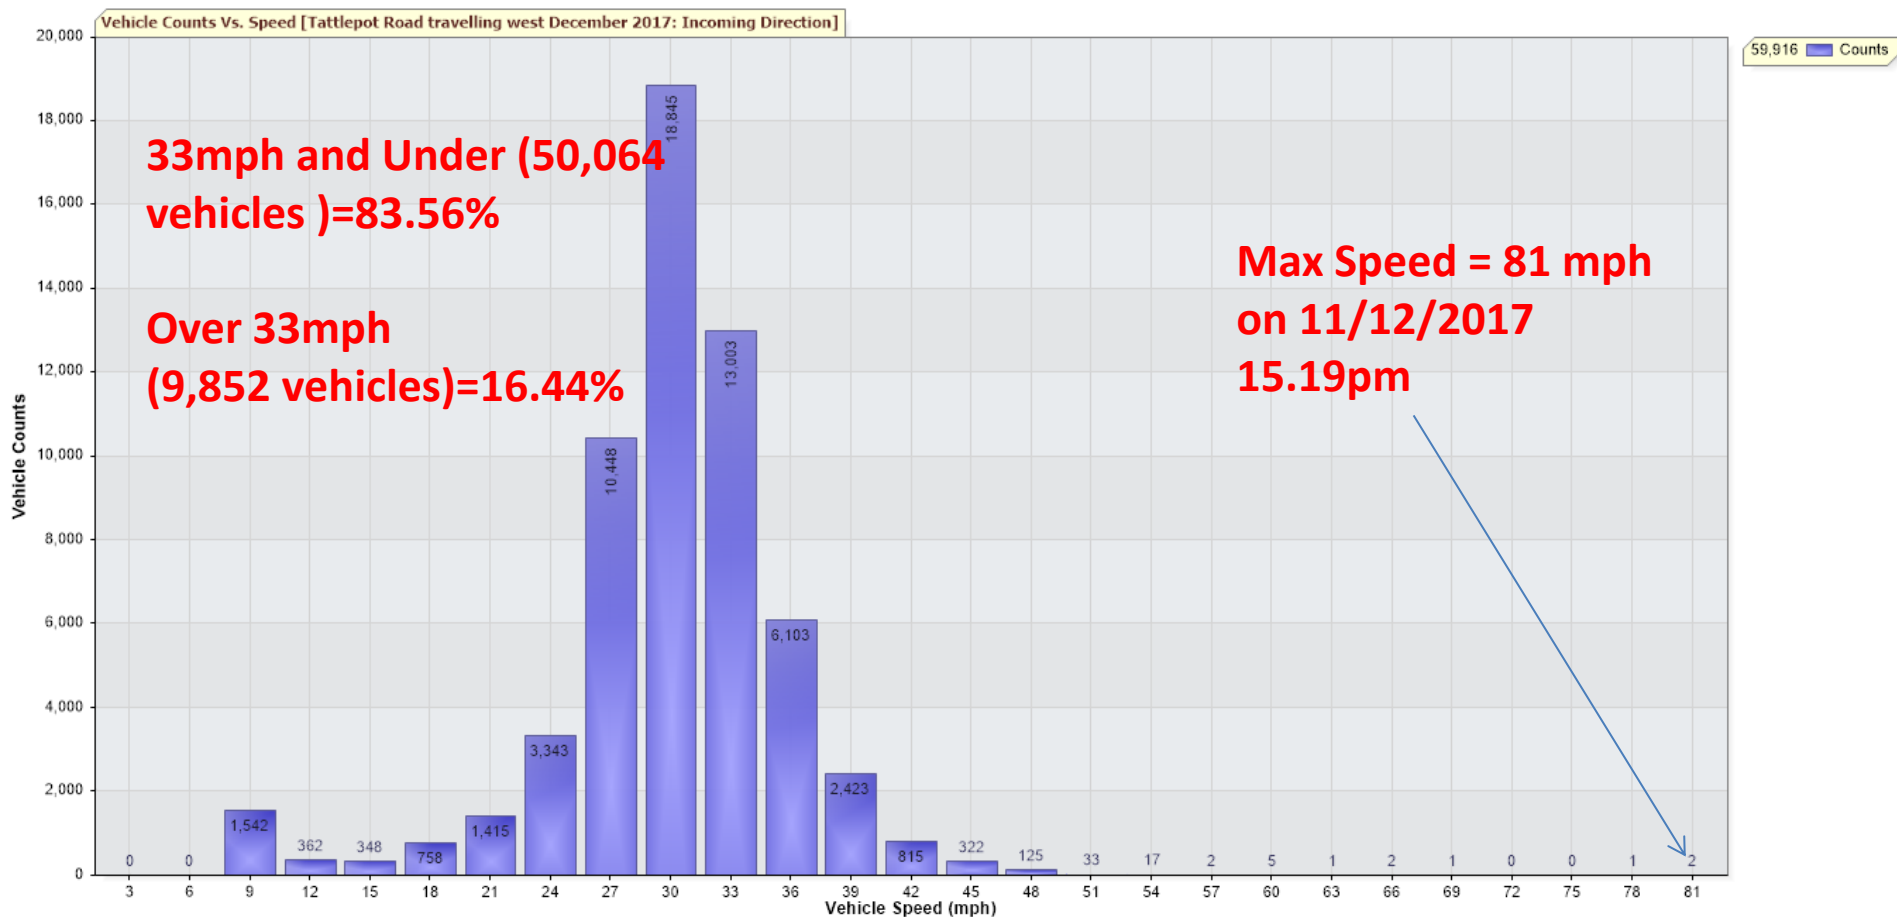

Pulham Market

Tattlepot Road Travelling West

~2100 vehicles per day

Tel Ex

HARLES

**Pulham Market – Village Speed Limit 30Mph – Tattlepot Road Travelling West.
 Traffic Report From 26/11/2017 10:06:01 through 24/12/2017 09:16:00
 Max Speed = 81.0 mph on 11/12/2017 15:19:00
 Total Vehicles = 59,916 counts**

Volumes of Traffic travelling at 3mph intervals.

**Pulham Market – Village Speed Limit 30Mph – Tattlepot Road Travelling West.
 Traffic Report From 26/11/2017 10:06:01 through 24/12/2017 09:16:00
 Max Speed = 81.0 mph on 11/12/2017 15:19:00
 Total Vehicles = 59,916 counts**

Amount of vehicles per hour against the hours throughout the hours day and night.

Project: Tattlepot Road travelling west December 2017
 Location: Incoming Direction

Enable Comparisons:

- 20/11/2017 ▲
- 27/11/2017 ■
- 04/12/2017 ▲
- 11/12/2017 ▼

Traffic Report From 26/11/2017 10:06:01 through 24/12/2017 09:16:00

Max Speed = 81.0 mph on 11/12/2017 15:19:00

Total Vehicles = 59,916 counts

Traffic travelling mph throughout the hours of the day and night.