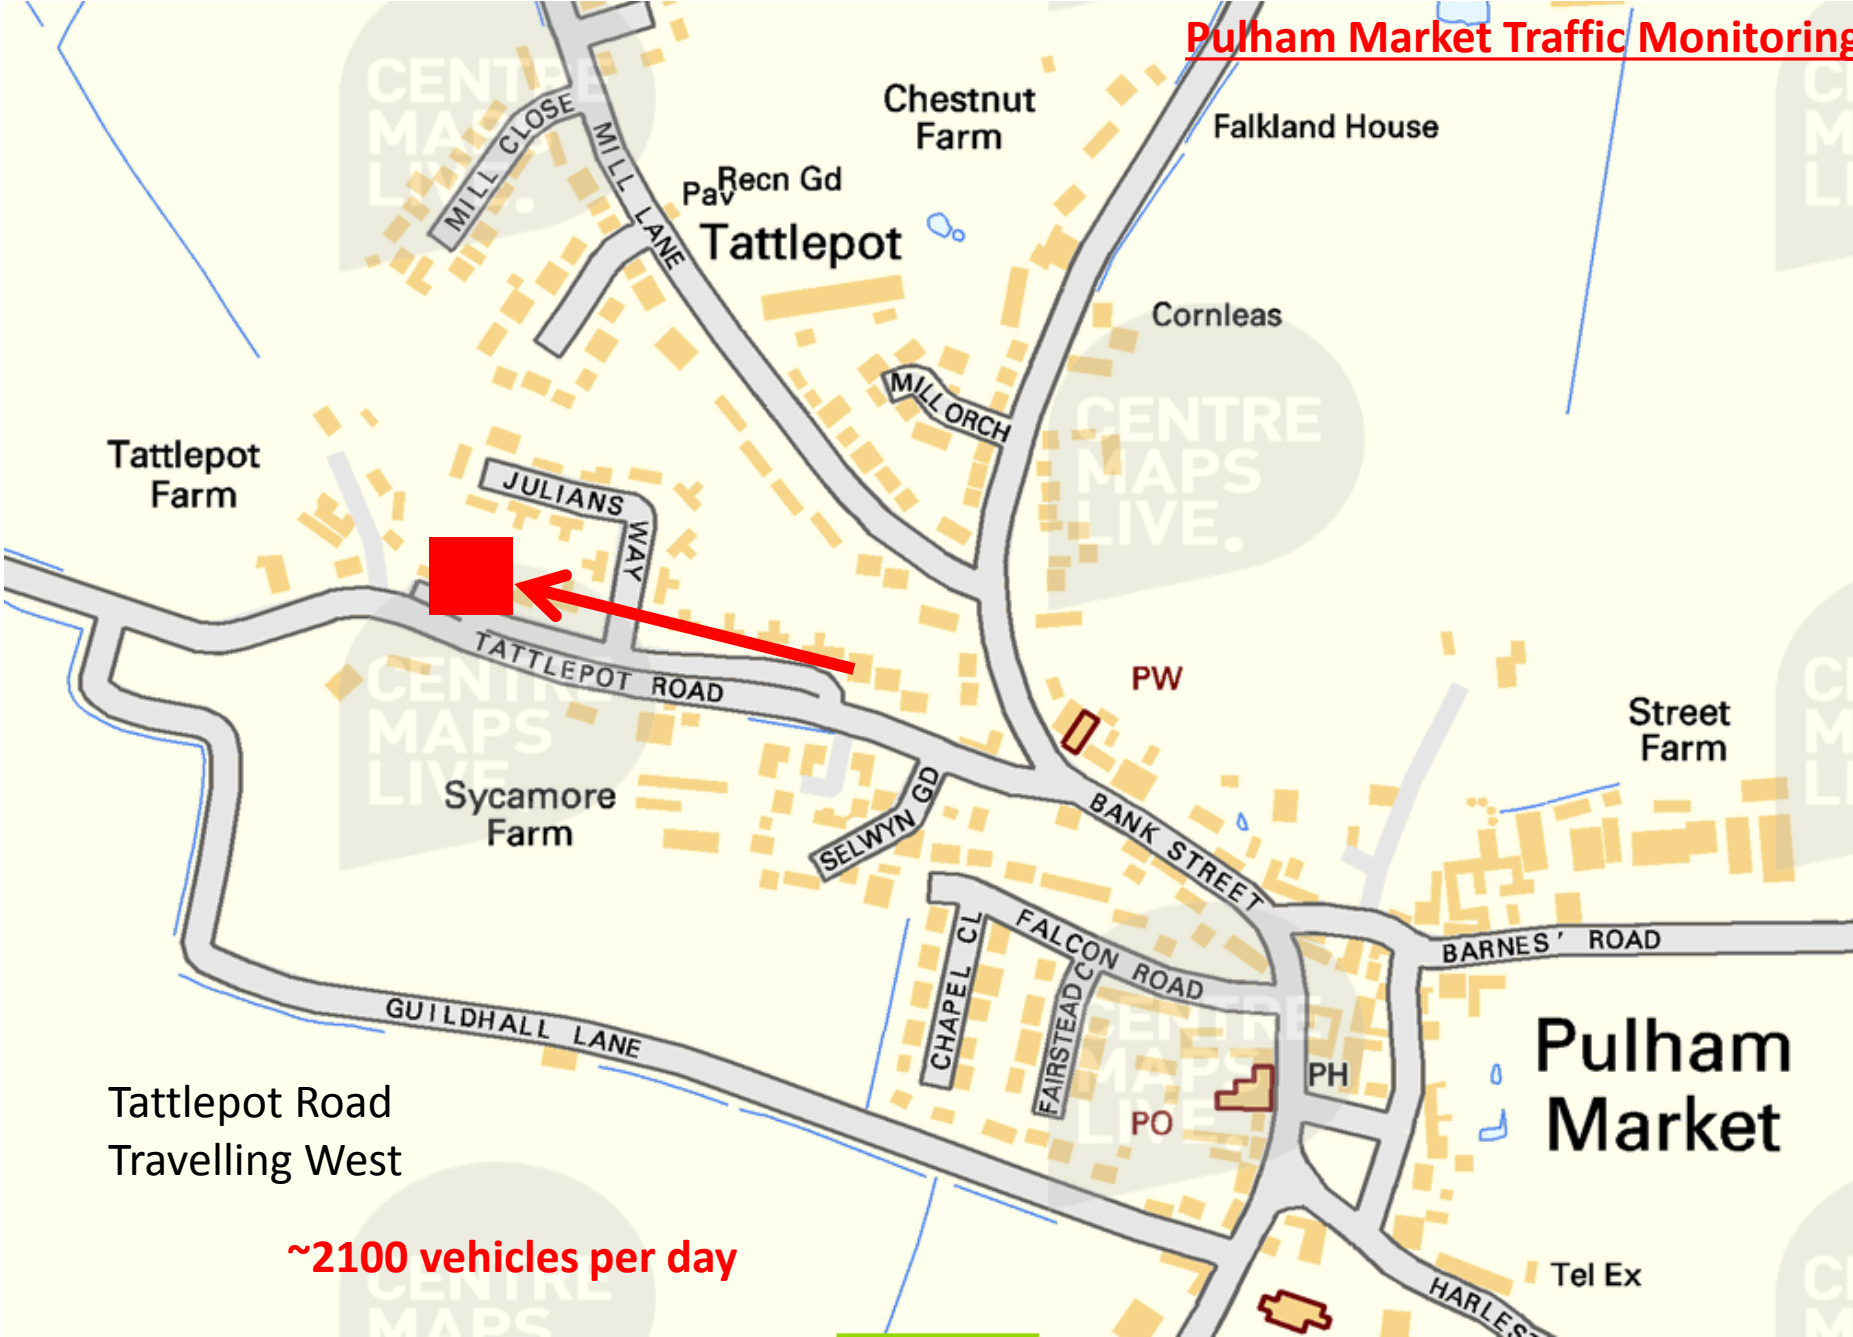

Pulham Market Traffic Monitoring

Tattlepot Farm

Chestnut Farm

Falkland House

Recn Gd

Tattlepot

Cornleas

MILL CLOSE
MILL LANE

MILL ORCH

JULIANS WAY

TATTLEPOT ROAD

Sycamore Farm

SELWYN GD

PW

BANK STREET

Street Farm

CENTRE MAPS LIVE.

GUILDHALL LANE

CHAPEL CL

FALCON ROAD

FAIRSTEAD C

PO

PH

BARNES' ROAD

Pulham Market

Tattlepot Road Travelling West

~2100 vehicles per day

Tel Ex

HARLES