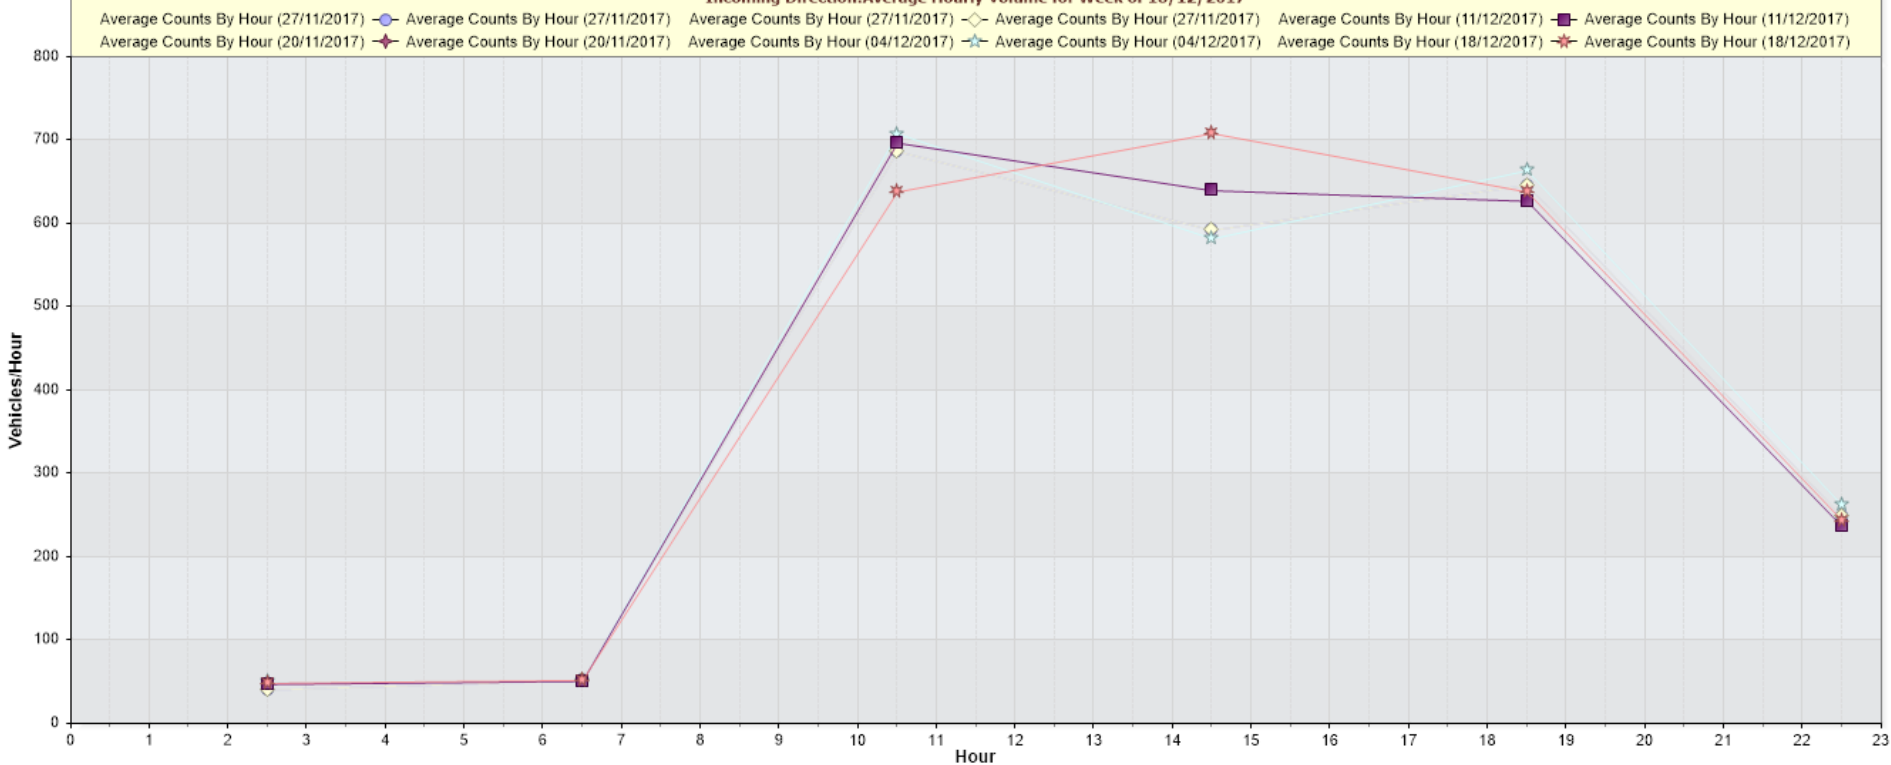

Volumes of Traffic travelling at 3mph intervals.

**Pulham Market – Village Speed Limit 30Mph – Tattlepot Road Travelling West.
 Traffic Report From 26/11/2017 10:06:01 through 24/12/2017 09:16:00
 Max Speed = 81.0 mph on 11/12/2017 15:19:00
 Total Vehicles = 59,916 counts**

Amount of vehicles per hour against the hours throughout the hours day and night.

Project: Tattlepot Road travelling west December 2017
 Location: Incoming Direction

Enable Comparisons:

- 20/11/2017 ▲
- 27/11/2017 ■
- 04/12/2017 ▲
- 11/12/2017 ▼

Select Week (Starting Monday):

- 20/11/2017 ▲
- 27/11/2017 ■
- 04/12/2017 ▲
- 11/12/2017 ▼

Incoming Direction: Average Hourly Volume for Week of 18/12/2017

Pulham Market – Village Speed Limit 30Mph – Tattlepot Road Travelling West.

Traffic Report From 26/11/2017 10:06:01 through 24/12/2017 09:16:00

Max Speed = 81.0 mph on 11/12/2017 15:19:00

Total Vehicles = 59,916 counts

Traffic travelling mph throughout the hours of the day and night.