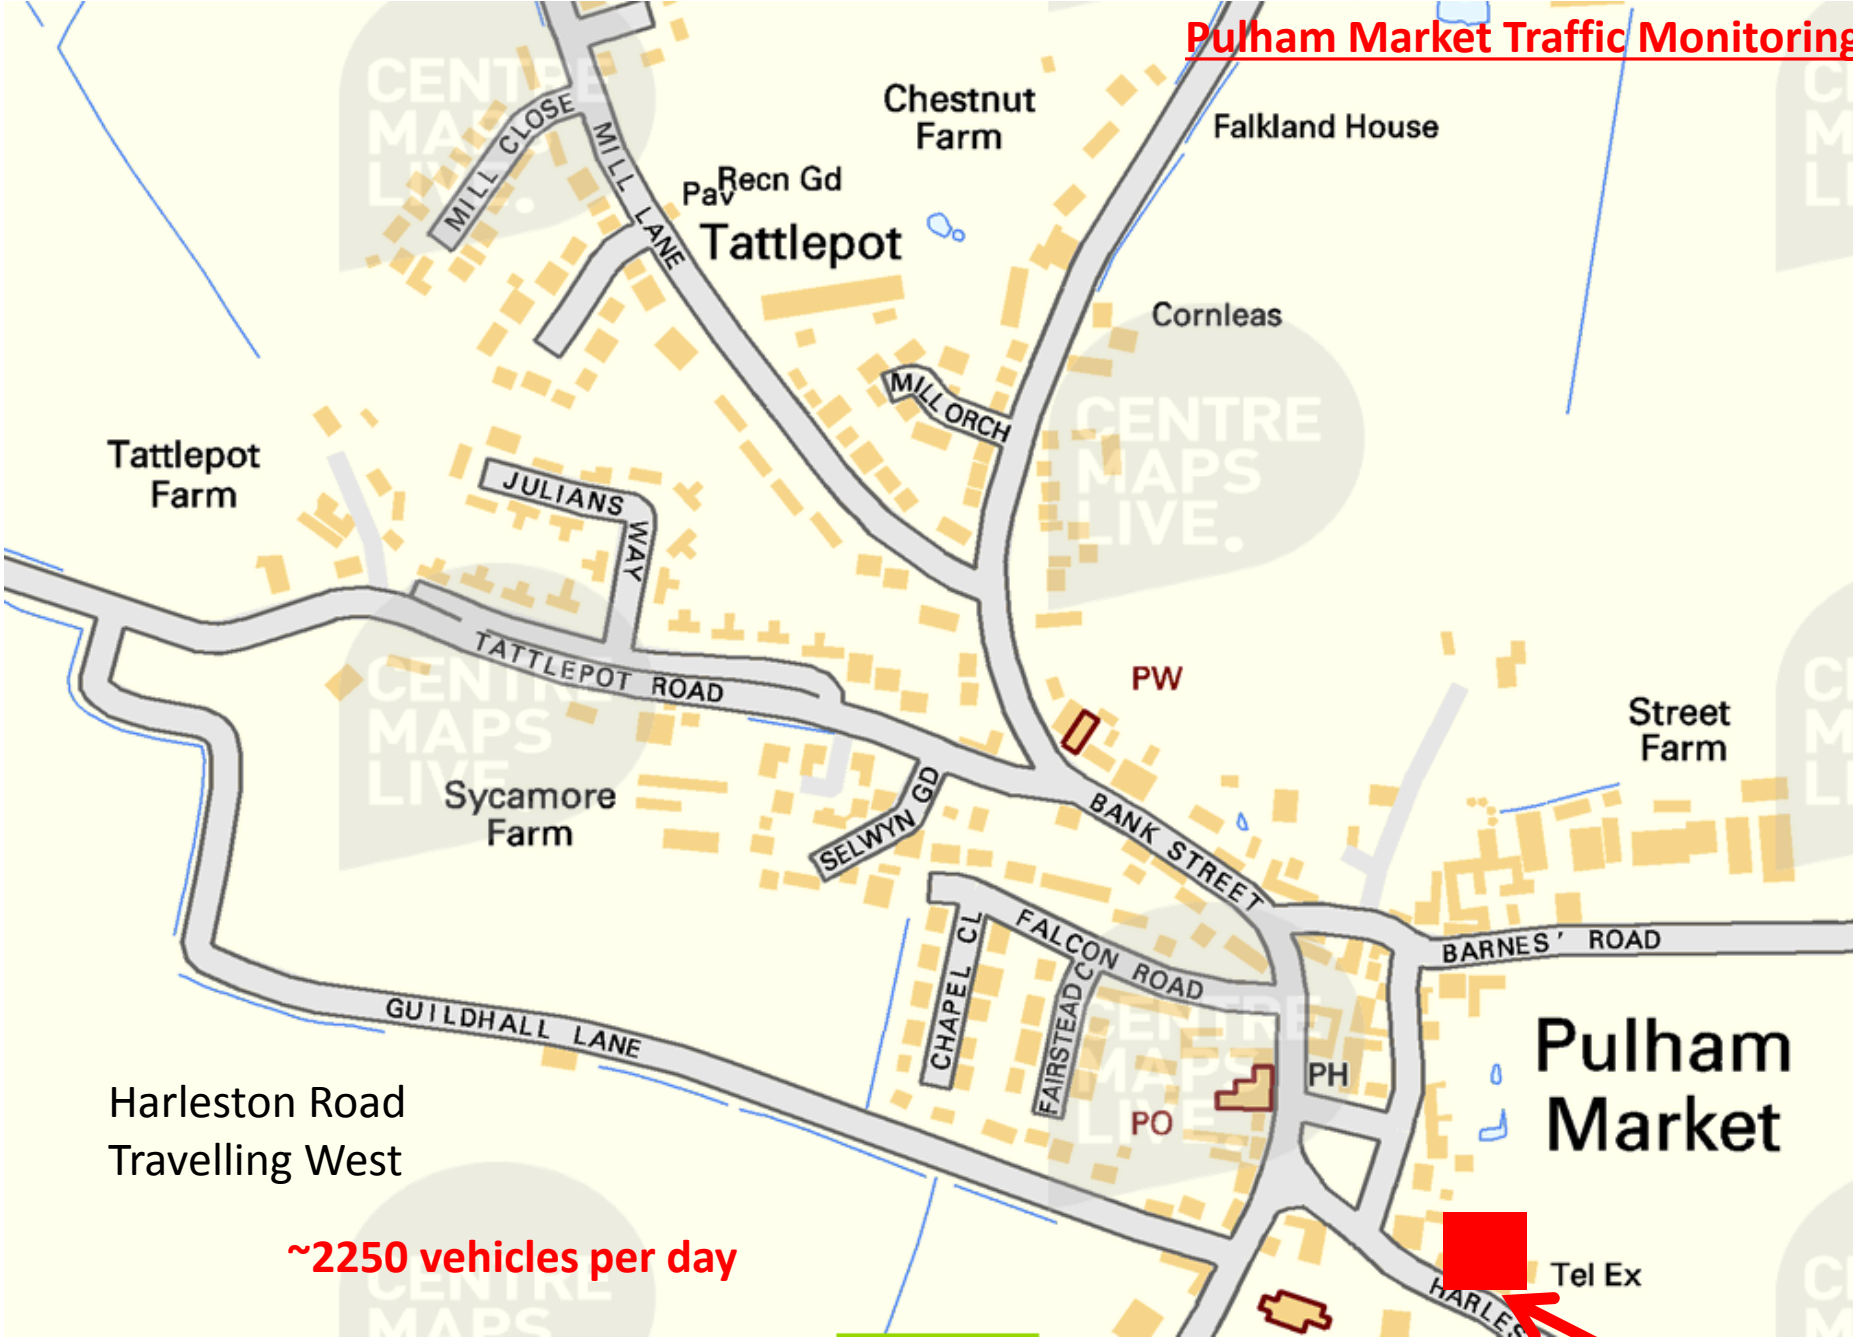

Pulham Market Traffic Monitoring

Tattlepot Farm

Chestnut Farm

Falkland House

Recn Gd Pav

Tattlepot

Cornleas

MILL CLOSE
MILL LANE

MILL ORCH

JULIANS WAY

TATTLEPOT ROAD

Sycamore Farm

SELWYN GD

PW

BANK STREET

Street Farm

BARNES' ROAD

Pulham Market

Harleston Road
Travelling West

GUILDHALL LANE

CHAPEL CL

FALCON ROAD
FAIRSTEAD C

PO

PH

~2250 vehicles per day

Tel Ex