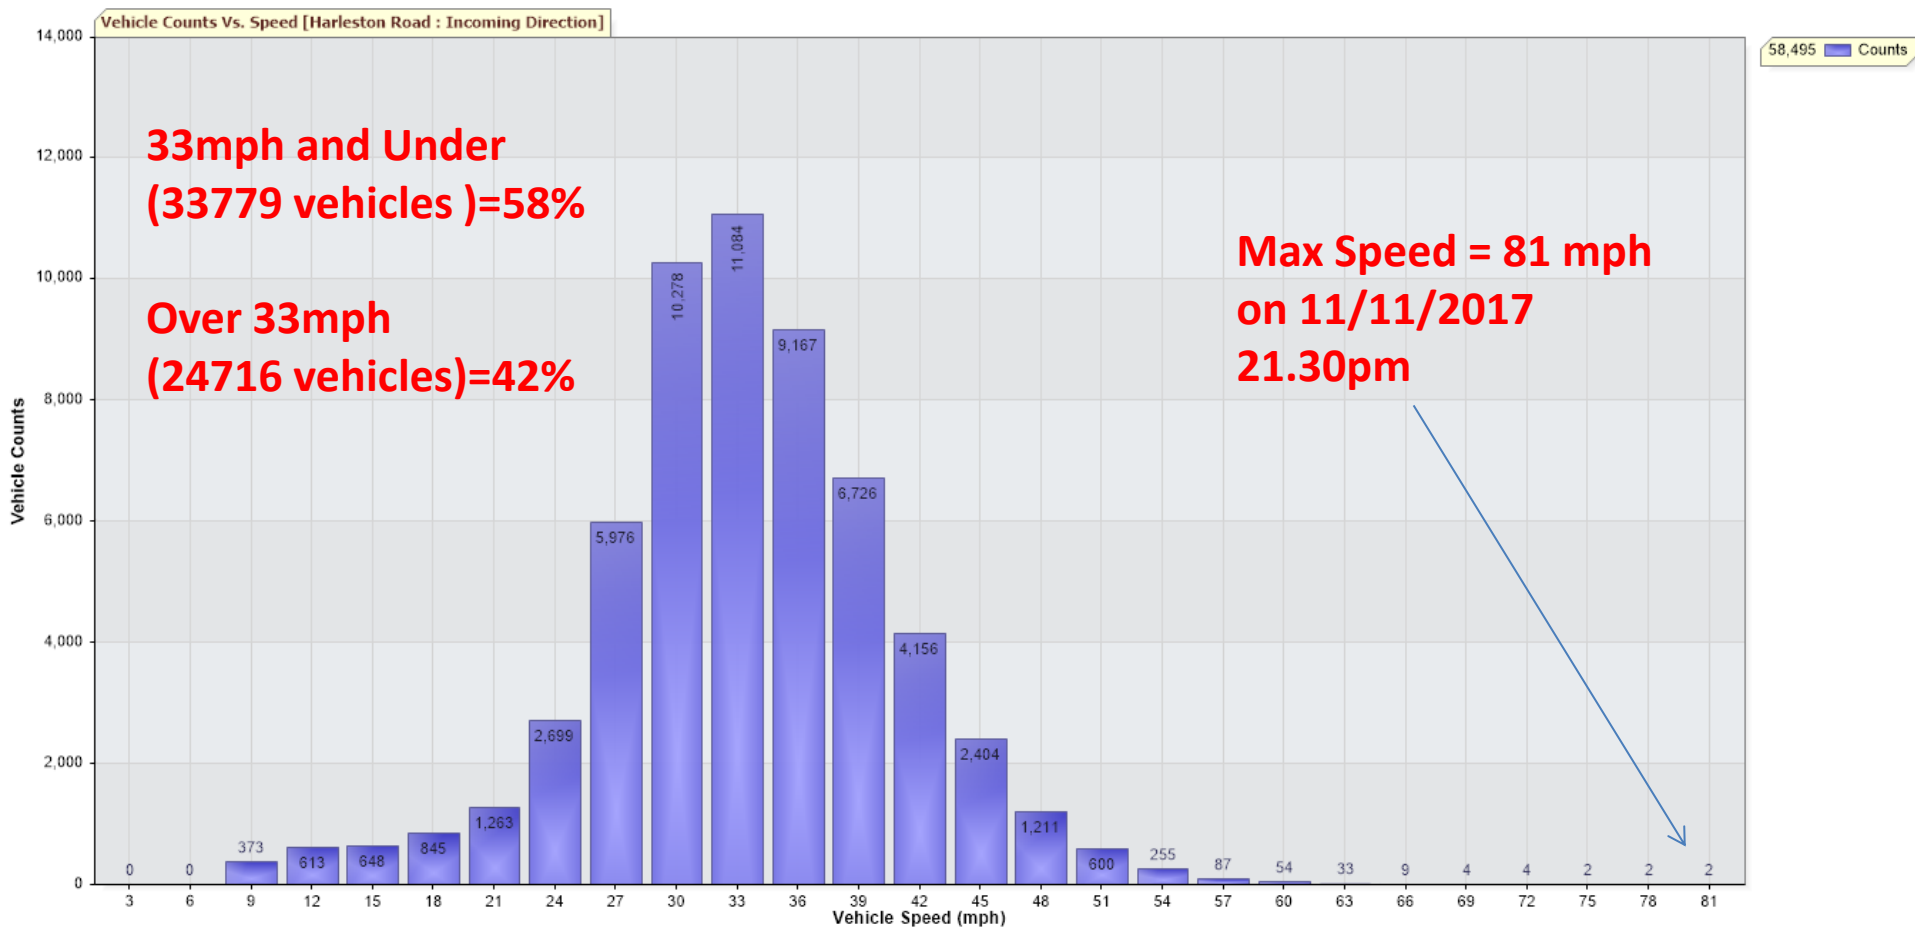

~2250 vehicles per day

Tel Ex

**Pulham Market – Village Speed Limit 30Mph – Harleston Road Travelling West.
 Traffic Report From 31/10/2017 09:20:00 through 26/11/2017 09:50:00
 Max Speed = Max Speed = 81.0 mph on 11/11/2017 21:30:00
 Total Vehicles = 58,495 counts**

Volumes of Traffic travelling at 3mph intervals.

**Pulham Market – Village Speed Limit 30Mph – Harleston Road Travelling West.
 Traffic Report From 31/10/2017 09:20:00 through 26/11/2017 09:50:00
 Max Speed = Max Speed = 81.0 mph on 11/11/2017 21:30:00
 Total Vehicles = 58,495 counts**

Amount of vehicles per hour against the hours throughout the hours day and night.

Pulham Market – Village Speed Limit 30Mph – Harleston Road Travelling West.

Traffic Report From 31/10/2017 09:20:00 through 26/11/2017 09:50:00

Max Speed = Max Speed = 81.0 mph on 11/11/2017 21:30:00

Total Vehicles = 58,495 counts

Traffic travelling mph throughout the hours of the day and night.

Project: Harleston Road
Location: Incoming Direction