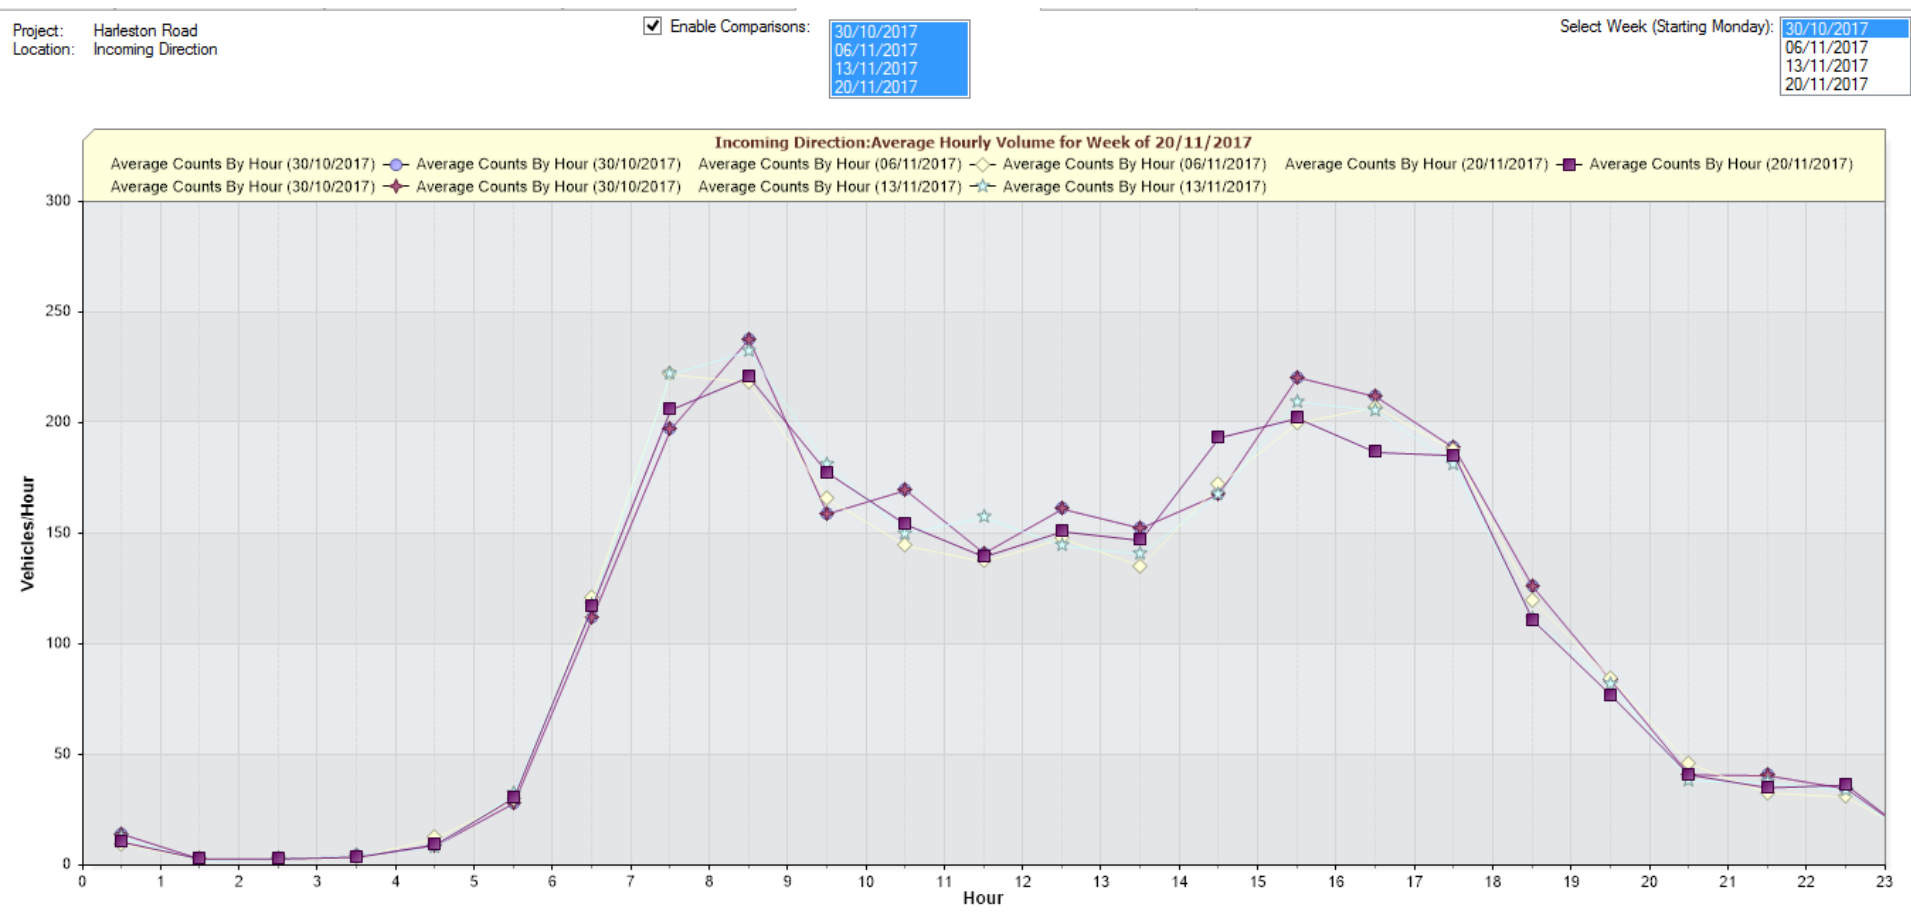

~2250 vehicles per day

Tel Ex

**Pulham Market – Village Speed Limit 30Mph – Harleston Road Travelling West.
 Traffic Report From 31/10/2017 09:20:00 through 26/11/2017 09:50:00
 Max Speed = Max Speed = 81.0 mph on 11/11/2017 21:30:00
 Total Vehicles = 58,495 counts**

Volumes of Traffic travelling at 3mph intervals.

**Pulham Market – Village Speed Limit 30Mph – Harleston Road Travelling West.
 Traffic Report From 31/10/2017 09:20:00 through 26/11/2017 09:50:00
 Max Speed = Max Speed = 81.0 mph on 11/11/2017 21:30:00
 Total Vehicles = 58,495 counts**

Amount of vehicles per hour against the hours throughout the hours day and night.

Pulham Market – Village Speed Limit 30Mph – Harleston Road Travelling West.

Traffic Report From 31/10/2017 09:20:00 through 26/11/2017 09:50:00

Max Speed = Max Speed = 81.0 mph on 11/11/2017 21:30:00

Total Vehicles = 58,495 counts

Traffic travelling mph throughout the hours of the day and night.

Project: Harleston Road
Location: Incoming Direction